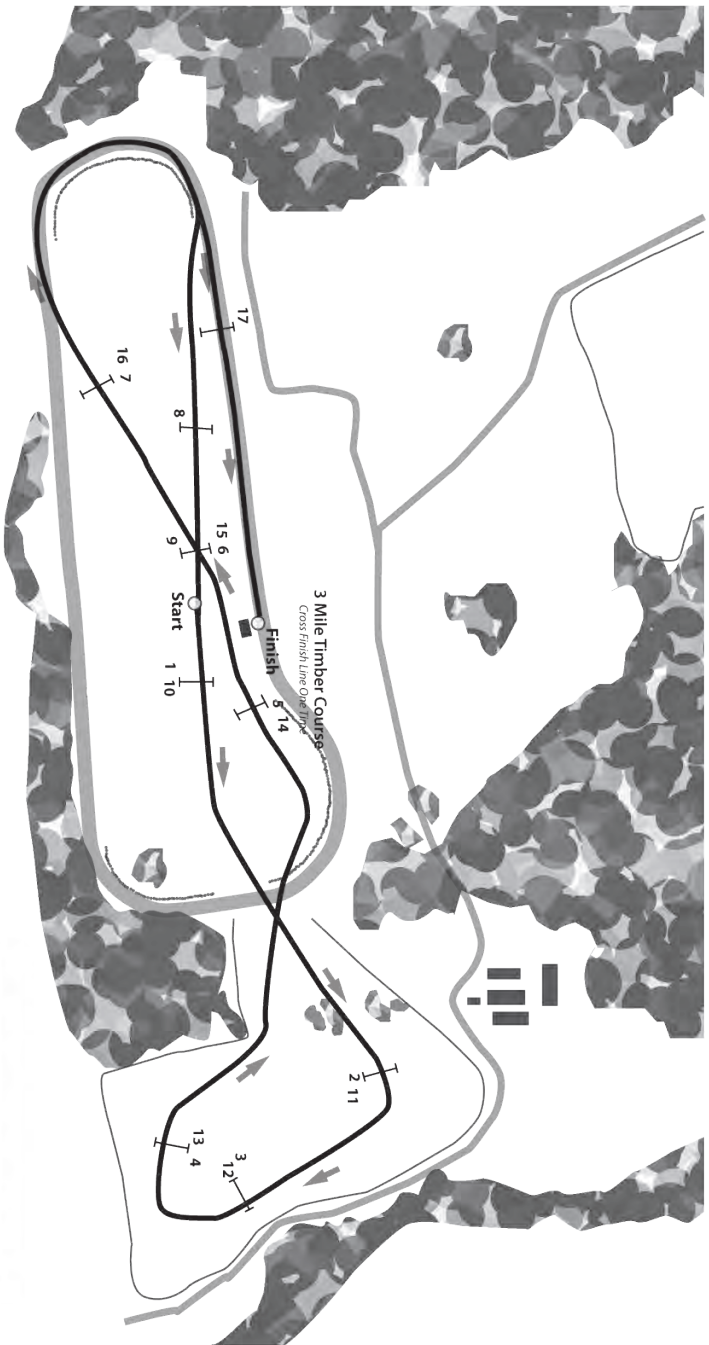

The Green Spring Point to Point

at

Shawan Downs

Timber Course Map

Races 3, 4, 5, 6