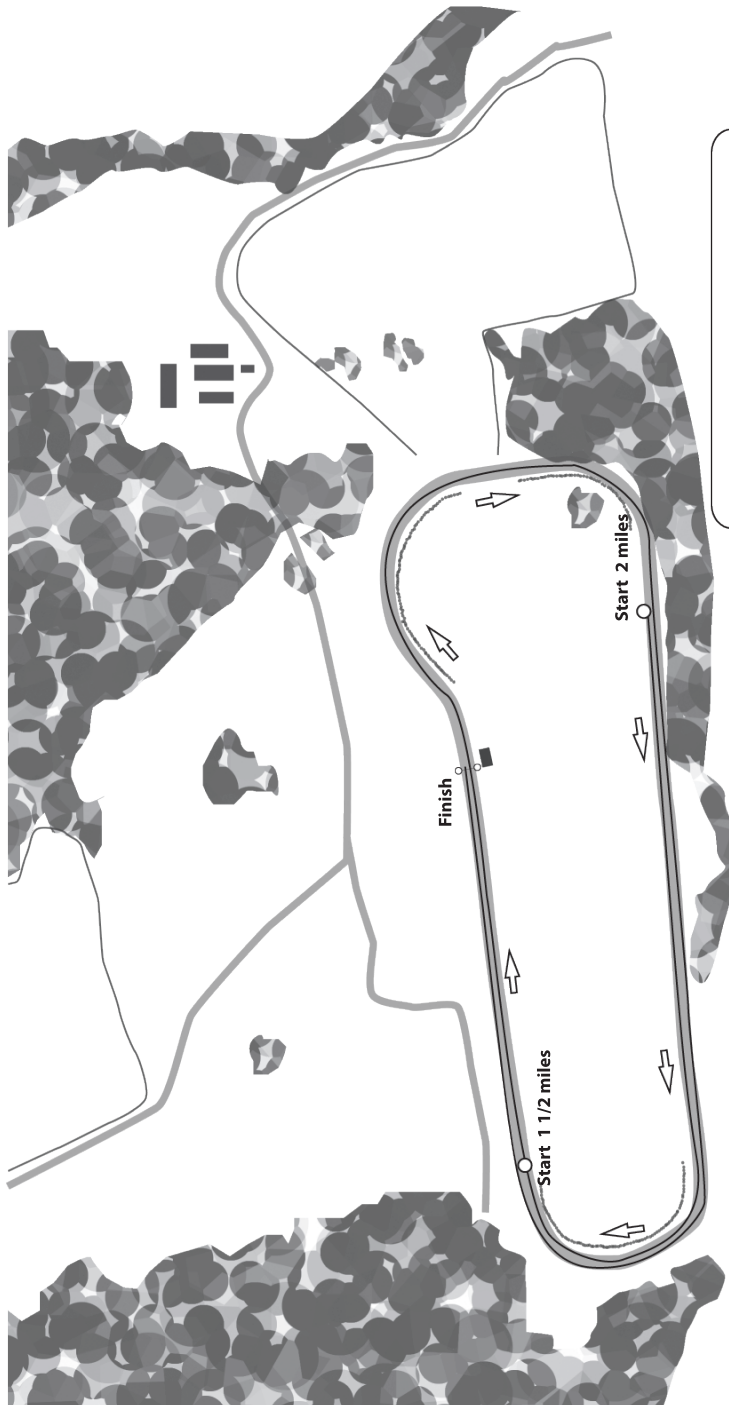

The Green Spring Valley Point to Point
at
Shawan Downs
Flat RaceCourse Map
Races 7 and 8